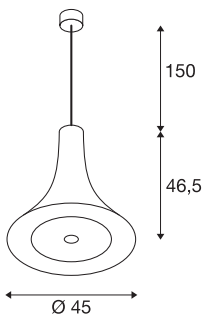

BATO 45 PD

LED Indoor pendant light, brass, LED, 2500K

The pendants in the BATO family are available in two sizes and three colour variants. You can also choose between built-in LED light sources and an E27 socket. The family is completed with associated wall lights and ceiling lights. The BATO is supplied ready for direct connection to a 230V mains power supply.

TECHNICAL DATA

Item no.	1000440
IP Code	IP 20
Assembly	Surface
Assembly details	Ceiling
Dimmable	Yes
Dimming technology	trailing edge
Primary nominal voltage	220-240V ~50/60Hz
Secondary power / voltage	700 mA
Safety class	I
Wattage	30 W
Rated standby power	0.5 W
Stroboscopic effect (SVM)	0.05
Lumen	1900 lm
Colour temperature	2500 Kelvin
Beam angle	100 °
Color	gold
CRI	80
LXXBXX data	L70B50
Service life	30000 h
Light distribution	rotational symmetric
Light outlet	direct
Height	46.3 cm

Light Source

916448		Diameter	45 cm
		Pendant length	150 cm
		Net weight	2.7 kg
		Gross weight	2.889 kg