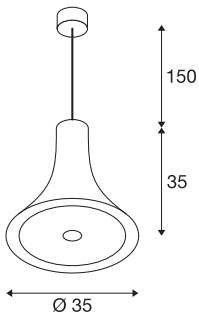

BATO 35 PD

LED Indoor pendant light, brass, LED, 2500K

The pendants in the BATO family are available in two sizes and three colour variants. You can also choose between built-in LED light sources and an E27 socket. The family is completed with associated wall lights and ceiling lights. The BATO is supplied ready for direct connection to a 230V mains power supply.

TECHNICAL DATA

Item no.	1000441
IP Code	IP 20
Assembly	Surface
Assembly details	Ceiling
Dimmable	Yes
Dimming technology	trailing edge
Primary nominal voltage	220-240V ~50/60Hz
Secondary power / voltage	500 mA
Safety class	I
Wattage	21 W
Rated standby power	0.5 W
Stroboscopic effect (SVM)	0.06
Lumen	1500 lm
Colour temperature	2500 Kelvin
Beam angle	100 °
Color	gold
CRI	80
LXXBXX data	L70B50
Service life	30000 h
Light distribution	rotational symmetric
Light outlet	direct
Height	35 cm

Light Source

916448	
--------	---

Diameter	35 cm
Pendant length	150 cm
Net weight	1.774 kg
Gross weight	3.058 kg