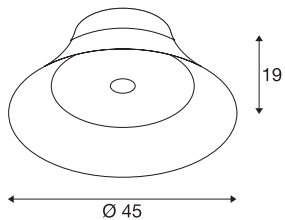

BATO 45 CW

LED Indoor surface-mounted ceiling light, brass, LED, 2500K

The ceiling lights in the BATO family are available in two sizes and three colour variants. You can also choose between built-in LED light sources and an E27 socket. The range is completed with associated wall lights and pendants. The BATO is supplied ready for direct connection to a 230V mains power supply.

TECHNICAL DATA

Item no.	1000442
IP Code	IP 20
Assembly	Surface
Assembly details	Ceiling,Wall
Dimmable	Yes
Dimming technology	trailing edge
Primary nominal voltage	220-240V ~50/60Hz
Secondary power / voltage	700 mA
Safety class	I
Wattage	30 W
Rated standby power	0.5 W
Stroboscopic effect (SVM)	0.05
Lumen	1900 lm
Colour temperature	2500 Kelvin
Beam angle	100 °
Color	gold
CRI	80
LXXBXX data	L70B50
Service life	30000 h
Light distribution	rotational symmetric
Light outlet	direct
Height	19 cm

Light Source

916448		Diameter	45 cm
		Net weight	1.924 kg
		Gross weight	3.152 kg