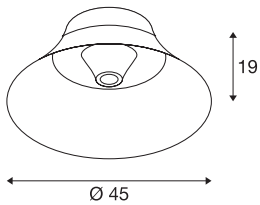

BATO 45 CW

Indoor surface-mounted ceiling light, black, E27, max. 60W

The ceiling lights in the BATO family are available in two sizes and three colour variants. You can also choose between built-in LED light sources and an E27 socket. The range is completed with associated wall lights and pendants. The BATO is supplied ready for direct connection to a 230V mains power supply.

TECHNICAL DATA

Item no.	1000443
Socket	E27
Number of sockets	1
IP Code	IP 20
Assembly	Surface
Assembly details	Ceiling,Wall
Primary nominal voltage	220-240V ~50/60Hz
Safety class	I
Wattage	60 W
Color	black
Light outlet	diffuse
Height	19 cm
Diameter	45 cm
Net weight	1.76 kg
Gross weight	3.562 kg

Recommended lamp

1005305	A60 E27 Mirrorhead , chrome LED light, 7.5W 2700K CRI90 180°
1005265	ST64 E27 , gold LED ligh- t, 7.5W 2500K CRI90 320°
1005303	A60 E27 , transparent LED light, 7.5W 2700K CRI90 320°
1005286	QT14 G9 , White LED light, 3.6W 3000K CRI90 300°