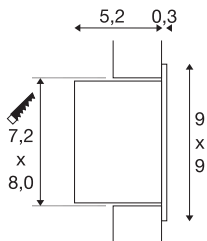

FRAME LED 230V CURVE

LED Indoor recessed wall light, 2700K

Our FRAME 240V LED series is a space-saving lighting solution for recessed wall installation. The LED version is equipped with a long-life LED, and is available with a warm white light colour. The optionally available accessories include installation boxes and flush-mounted frames. The electrical connection is made directly to the 230V mains voltage supply. This luminaire contains built-in LED lamps.

TECHNICAL DATA

| | |
|---------------------------------|-------------------|
| Item no. | 1000574 |
| IP Code | IP 20 |
| Assembly | Recessed |
| Assembly details | Wall |
| Primary nominal voltage | 100-240V ~50/60Hz |
| Secondary power / voltage | 350 mA |
| Safety class | I |
| Wattage | 3 W |
| Minimum ambient temperature | -20 °C |
| Maximum ambient temperature | 30 °C |
| Operating efficiency (LOR) | 0,486 |
| Number of luminaires at LS B16A | 64 |
| Number of luminaires at LS C16A | 94 |
| Level of inrush current | 15 A |
| Duration of inrush current | 300 µs |
| Stroboscopic effect (SVM) | 0.4 |
| Lumen | 140 lm |
| Colour temperature | 2700 Kelvin |
| Color | white |
| CRI | 90 |
| LXXBXX data | L70B50 |
| Service life | 60000 h |

| | |
|---------------------|----------|
| Risk Group | 1 |
| Length | 9 cm |
| Width | 9 cm |
| Depth | 5.5 cm |
| Net weight | 0.255 kg |
| Gross weight | 0.314 kg |
| Shape of cut-out | square |
| Installation length | 7.2 cm |
| Installation width | 8 cm |
| Installation depth | 6.5 cm |
| BIG WHITE Page | 239 |