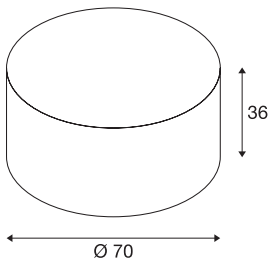

FENDA

lamp shade, white, Ø70cm

FENDA lamp shade with diameter of 700 mm and 350 mm in height in white.

TECHNICAL DATA

Item no.	1000579
Color	white
Height	36 cm
Diameter	70 cm
Net weight	1.704 kg
Gross weight	4.149 kg
BIG WHITE Page	267

Accessories

1000957	ACRYLIC GLASS COVER , for FENDA, Ø70cm
---------	---