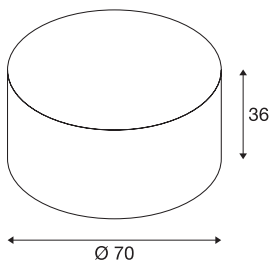

FENDA

lamp shade, black/copper, Ø70cm

FENDA lamp shade with 700 mm diameter and 350 mm height in black/copper.

TECHNICAL DATA

Item no.	1000580
IP Code	IP 20
Assembly	Mobile
Color	black
Light distribution	rotational symmetric
Light outlet	direct - indirect
Height	36 cm
Diameter	70 cm
Net weight	1.581 kg
Gross weight	4.038 kg
BIG WHITE Page	267

Accessories

1000957	ACRYLIC GLASS COVER , for FENDA, Ø70cm
---------	-------------------------------------------