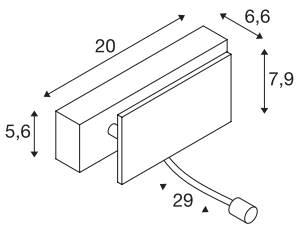

MANA

wall light, spot, LED, 3000K, white/chrome, W/H/D
20/7,9/6,6 cm

The white MANA LED spot wall light from our MIX & MATCH light system can be individually combined with our MANA lamp shades. The built-in LED lamp in the swivel arm provides targeted illumination. The lighting atmosphere can be adjusted/dimmed in an uncomplicated way using the dim-to-warm function. This luminaire contains built-in LED lamps.

TECHNICAL DATA

Item no.	1000615
Number of different light outlets	2
Rotating or tilting	rotary Bar and tiltable
IP Code	IP 20
Assembly	Surface
Assembly details	Wall
Primary nominal voltage	220-240V ~50/60Hz
Secondary power / voltage	350/500 mA
Safety class	I
Wattage	11 W
Level of inrush current	4.7 A
Duration of inrush current	30 µs
Stroboscopic effect (SVM)	0.01
Lumen	730 lm
Colour temperature	3000 Kelvin
Beam angle	30 °
Color	white
CRI	80
LXXBXX data	L70B50
Service life	30000 h
Width	20 cm
Height	7.9 cm

Light Source

916381	
1100374	

Accessories

1000623	MANA , lamp shade, aluminium, white, L/H/T 29/9,5/7 cm
1000825	MANA , lamp shade W/H/D 30,9/9,5/7,4 cm, plaster, white
1000621	MANA , lamp shade, wood, grey/brown, L/H/T 29/9,5/7 cm
1000624	MANA , lamp shade, aluminium, polished aluminium, L/H/T 29/9,5/7 cm

Depth	6.6 cm
Net weight	0.734 kg
Gross weight	1.126 kg
BIG WHITE Page	353