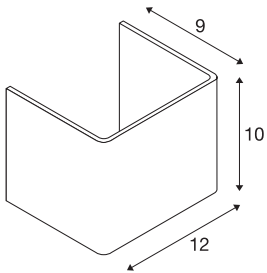

MANA

lamp shade, wood, grey/brown, L/H/T 12/10/9 cm

MANA lamp shade 12 made of wood, 120 mm in length and 100 mm high in grey/brown.

TECHNICAL DATA

Item no.	1000616
IP Code	IP 20
Color	grey
Light distribution	asymmetric
Light outlet	direct - indirect
Length	12 cm
Height	10 cm
Depth	9 cm
Net weight	0.11 kg
Gross weight	0.232 kg
BIG WHITE Page	351