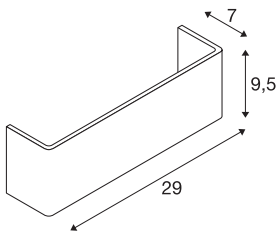

MANA

lamp shade, wood, grey/brown, L/H/T 29/9,5/7 cm

MANA lamp shade 29 made of wood, 290 mm in length and 95 mm high in grey/brown.

TECHNICAL DATA

Item no.	1000621
IP Code	IP 20
Color	grey
Light distribution	asymmetric
Light outlet	direct - indirect
Length	29 cm
Height	9.5 cm
Depth	7 cm
Net weight	0.155 kg
Gross weight	0.418 kg
BIG WHITE Page	353