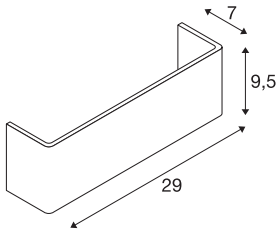

MANA

lamp shade, aluminium, polished aluminium, L/H/T
29/9,5/7 cm

MANA lamp shade 29 made of aluminium, 290 mm in length and 95 mm high in polished aluminium.

TECHNICAL DATA

Item no.	1000624
IP Code	IP 20
Color	aluminium
Light distribution	asymmetric
Light outlet	direct - indirect
Length	29 cm
Height	9.5 cm
Depth	7 cm
Net weight	0.404 kg
Gross weight	0.662 kg