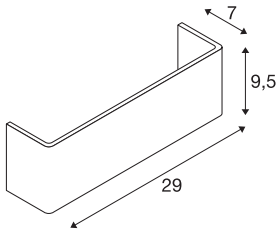

MANA

lamp shade, aluminium, polished aluminium, L/H/T
29/9,5/7 cm

MANA lamp shade 29 made of aluminium, 290 mm in length and 95 mm high in polished aluminium.

TECHNICAL DATA

| | |
|--------------------|-------------------|
| Item no. | 1000624 |
| IP Code | IP 20 |
| Color | aluminium |
| Light distribution | asymmetric |
| Light outlet | direct - indirect |
| Length | 29 cm |
| Height | 9.5 cm |
| Depth | 7 cm |
| Net weight | 0.404 kg |
| Gross weight | 0.662 kg |