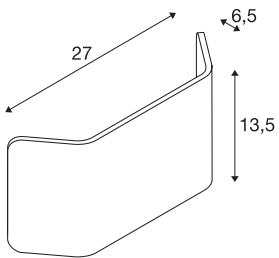

MANA

lamp shade, wood, grey/brown, L/H/T 27/13,5/6,5 cm

MANA lamp shade 27 made of wood, 270 mm in length and 135 mm high in grey/brown.

TECHNICAL DATA

Item no.	1000626
IP Code	IP 20
Color	grey
CRI	90
Light distribution	asymmetric
Light outlet	direct - indirect
Length	27 cm
Height	13.5 cm
Depth	6.5 cm
Net weight	0.178 kg
Gross weight	0.458 kg