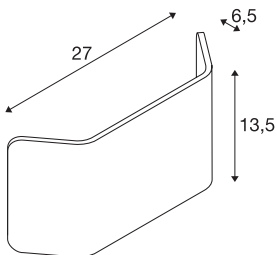

## MANA

lamp shade, aluminium, white, L/H/T 27/13,5/6,5 cm

MANA lamp shade 27 made of aluminium, 270 mm in length and 135 mm high in white.

## TECHNICAL DATA

Item no.	1000628
IP Code	IP 20
Color	white
Light distribution	asymmetric
Light outlet	direct - indirect
Length	27 cm
Height	13.5 cm
Depth	6.5 cm
Net weight	0.475 kg
Gross weight	0.754 kg