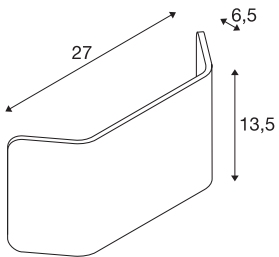

MANA

lamp shade, aluminium, polished aluminium, L/H/T
27/13,5/6,5 cm

MANA lamp shade 27 made of aluminium, 270 mm in length and 135 mm high in polished aluminium.

TECHNICAL DATA

Item no.	1000629
IP Code	IP 20
Color	aluminium
CRI	90
Light distribution	asymmetric
Light outlet	direct - indirect
Length	27 cm
Height	13.5 cm
Depth	6.5 cm
Net weight	0.461 kg
Gross weight	0.745 kg