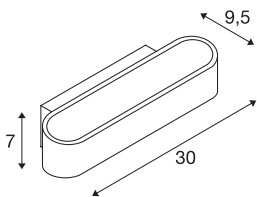

## ASSO 300

wall light, LED, 2000K-3000K Dim to Warm, white

The distinctive LED UP/DOWN recessed wall light ASSO 300 is equipped with two ultra-modern, powerful COB LEDs which emit light indirectly. Thus it is ideal for glare-free lighting of stairs, staircases and rooms. The lighting atmosphere can be adjusted/dimmed in an uncomplicated way using the dim-to-warm function. Due to the incorporated constant current LED driver, placed within the canopy, the electrical connection is made directly to 230V mains supply. This luminaire contains built-in LED lamps.

## TECHNICAL DATA

Item no.	1000634
IP Code	IP 20
Assembly	Surface
Dimmable	Yes
Dimming technology	Dim-to-Warm, Leading edge, trailing edge
Primary nominal voltage	220-240V ~50/60Hz
Secondary power / voltage	500 mA
Safety class	I
Wattage	21 W
Stroboscopic effect (SVM)	0.03
Lumen	135-1340 lm
Colour temperature	2000-3000 Kelvin
Color	white
CRI	90
LXXBXX data	L70B50
Service life	30000 h
Width	30 cm
Height	7 cm
Depth	9.5 cm
Net weight	1.07 kg
Gross weight	1.335 kg
BIG WHITE Page	367