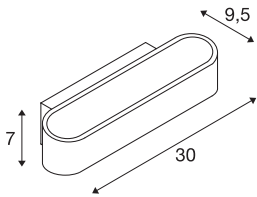

## ASSO 300

wall light, LED, 2000K-3000K Dim to Warm, brushed aluminium/white

The distinctive LED UP/DOWN recessed wall light ASSO 300 is equipped with two ultra-modern, powerful COB LEDs which emit light indirectly. Thus it is ideal for glare-free lighting of stairs, staircases and rooms. The lighting atmosphere can be adjusted/dimmed in an uncomplicated way using the dim-to-warm function. Due to the incorporated constant current LED driver, placed within the canopy, the electrical connection is made directly to 230V mains supply. This luminaire contains built-in LED lamps.

## TECHNICAL DATA

Item no.	1000635
IP Code	IP 20
Assembly	Surface
Assembly details	Wall
Dimmable	Yes
Dimming technology	Dim-to-Warm, Leading edge, trailing edge
Primary nominal voltage	220-240V ~50/60Hz
Secondary power / voltage	500 mA
Safety class	I
Wattage	21 W
Stroboscopic effect (SVM)	0.03
Lumen	135-1340 lm
Colour temperature	2000-3000 Kelvin
Color	aluminium
CRI	90
LXXBXX data	L70B50
Service life	30000 h
Width	30 cm
Height	7 cm
Depth	9.5 cm
Net weight	1.053 kg
Gross weight	1.323 kg