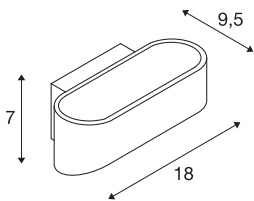

ASSO

wall light, LED, 2000K-3000K Dim to Warm, white

The distinctive LED UP/DOWN recessed wall light ASSO LED is equipped with two ultra-modern, powerful COB LEDs which emit light indirectly. Thus it is ideal for glare-free lighting of stairs, staircases and rooms. The lighting atmosphere can be adjusted/dimmed in an uncomplicated way using the dim-to-warm function. Due to the incorporated constant current LED driver, placed within the canopy, the electrical connection is made directly to 230V mains supply. This luminaire contains built-in LED lamps.

TECHNICAL DATA

Item no.	1000636
IP Code	IP 20
Assembly	Surface
Assembly details	Wall
Dimmable	Yes
Dimming technology	Dim-to-Warm, trailing edge
Primary nominal voltage	220-240V ~50/60Hz
Secondary power / voltage	250 mA
Safety class	I
Wattage	11 W
Level of inrush current	1 A
Duration of inrush current	68 μ s
Stroboscopic effect (SVM)	0.09
Lumen	700 lm
Colour temperature	2000-3000 Kelvin
Color	white
CRI	90
LXXBXX data	L70B50
Service life	30000 h
Width	18 cm
Height	7 cm
Depth	9.5 cm

Light Source

916608		Net weight	0.673 kg
		Gross weight	0.822 kg