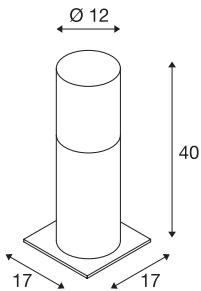

## LISENNE POLE 40

E27, grey, IP54

The discreet LISENNE floor stand comes with a smoke-d-glass look on a base made of basalt. With its in-built E27 socket, the luminaire is suitable for both LED and energy-saving lamps. An earth spike and a concrete anchor set are optionally available. In addition, the installation can be extended by adding appropriate wall, ceiling, table and pendant lights from the series.

### TECHNICAL DATA

Item no.	1000665
Socket	E27
Number of sockets	1
IP Code	IP 54
Impact resistance class	IK 02
Assembly	Surface
Assembly details	Ground
Primary nominal voltage	220-240V ~50/60Hz
Safety class	I
Wattage	23 W
Color	grey
Light distribution	rotational symmetric
Light outlet	direct - indirect
Height	40 cm
Diameter	12 cm
Net weight	5.336 kg
Gross weight	6.632 kg
BIG WHITE Page	662

Recommended lamp

1005268	ST58 E27 , transparent LED light, 7.5W 2700K CRI90 320°
---------	---

Accessories

229422	Earth spike , galvanised steel, 50 cm
--------	---------------------------------------