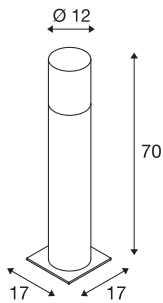

LISENNE POLE 70

E27, grey, IP54

The discreet LISENNE floor stand comes with a smoke-d-glass look on a base made of basalt. With its in-built E27 socket, the luminaire is suitable for both LED and energy-saving lamps. An earth spike and a concrete anchor set are optionally available. In addition, the installation can be extended by adding appropriate wall, ceiling, table and pendant lights from the series.

TECHNICAL DATA

Item no.	1000666
Socket	E27
Number of sockets	1
IP Code	IP 54
Impact resistance class	IK 02
Assembly	Surface
Assembly details	Ground
Primary nominal voltage	220-240V ~50/60Hz
Safety class	I
Wattage	23 W
Color	grey
Light distribution	rotational symmetric
Light outlet	direct - indirect
Height	70 cm
Diameter	12 cm
Net weight	12.274 kg
Gross weight	14.034 kg
BIG WHITE Page	662

Recommended lamp

1005268	ST58 E27 , transparent LED light, 7.5W 2700K CRI90 320°
---------	---

Accessories

229422	Earth spike , galvanised steel, 50 cm
--------	---------------------------------------