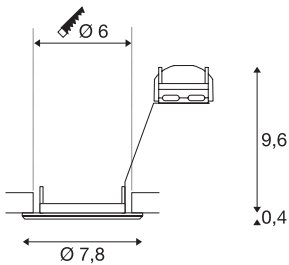

PIKA

recessed ceiling light, QPAR51, rigid, white, max. 50W

The rigid high-voltage recessed fitting PIKA QPAR51 is available in white, chrome, brass and silver-grey. PIKA is a modern spotlight for extraordinary lighting. The electrical connection is made directly to the 230V mains supply.

TECHNICAL DATA

Item no.	1000714
Socket	GU10
Number of sockets	1
IP Code	IP 20
Assembly	Recessed
Assembly details	Ceiling
Number of through-wires	10
Primary nominal voltage	220-240V ~50/60Hz
Safety class	II
Wattage	50 W
Color	white
Light outlet	direct
Height	10 cm
Diameter	7.8 cm
Net weight	0.112 kg
Gross weight	0.146 kg
Shape of cut-out	round
Installation depth	10 cm
Installation diameter	6 cm
BIG WHITE Page	228