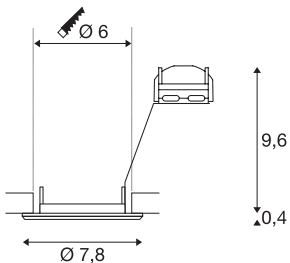

PIKA

recessed ceiling light, QPAR51, rigid, chrome, max. 50W

The rigid high-voltage recessed fitting PIKA QPAR51 is available in white, chrome, brass and silver-grey. PIKA is a modern spotlight for extraordinary lighting. The electrical connection is made directly to the 230V mains supply.

TECHNICAL DATA

Item no.	1000715
Socket	GU10
Number of sockets	1
IP Code	IP 20
Assembly	Recessed
Assembly details	Ceiling
Number of through-wires	10
Primary nominal voltage	220-240V ~50/60Hz
Safety class	II
Wattage	50 W
Color	chrome
Light outlet	direct
Height	10 cm
Diameter	7.8 cm
Net weight	0.113 kg
Gross weight	0.149 kg
Shape of cut-out	round
Installation depth	10 cm
Installation diameter	6 cm
BIG WHITE Page	228