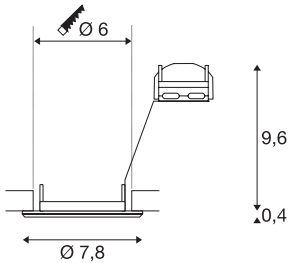

PIKA

recessed ceiling light, QPAR51, rigid, brass, max. 50W

The rigid high-voltage recessed fitting PIKA QPAR51 is available in white, chrome, brass and silver-grey. PIKA is a modern spotlight for extraordinary lighting. The electrical connection is made directly to the 230V mains supply.

TECHNICAL DATA

Item no.	1000716
Socket	GU10
Number of sockets	1
IP Code	IP 20
Assembly	Recessed
Assembly details	Ceiling
Number of through-wires	10
Primary nominal voltage	220-240V ~50/60Hz
Safety class	II
Wattage	50 W
Color	brass
Light outlet	direct
Height	10 cm
Diameter	7.8 cm
Net weight	0.113 kg
Gross weight	0.147 kg
Shape of cut-out	round
Installation depth	10 cm
Installation diameter	6 cm
BIG WHITE Page	228