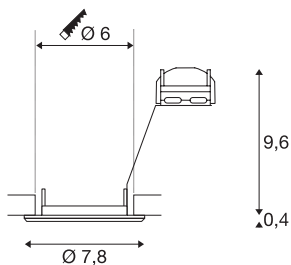

PIKA

recessed ceiling light, QPAR51, rigid, silver-grey, max. 50W

The rigid high-voltage recessed fitting PIKA QPAR51 is available in white, chrome, brass and silver-grey. PIKA is a modern spotlight for extraordinary lighting. The electrical connection is made directly to the 230V mains supply.

TECHNICAL DATA

Item no.	1000717
Socket	GU10
Number of sockets	1
IP Code	IP 20
Assembly	Recessed
Assembly details	Ceiling
Number of through-wires	10
Primary nominal voltage	220-240V ~50/60Hz
Safety class	II
Wattage	50 W
Color	grey
Light outlet	direct
Height	10 cm
Diameter	7.8 cm
Net weight	0.113 kg
Gross weight	0.147 kg
Shape of cut-out	round
Installation depth	10 cm
Installation diameter	6 cm
BIG WHITE Page	228