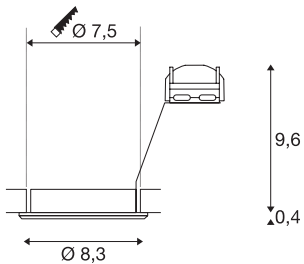

## PIKA

recessed ceiling light, QPAR51, swivelling, white, max. 50W

The swivelling high-voltage recessed fitting PIKA QPAR51 is available with a white, chrome, brass or silver-grey housing, and allows the desired beam angle to be individually directed. PIKA is a modern spotlight for extraordinary lighting. The electrical connection is made directly to the 230V mains supply.

## TECHNICAL DATA

Item no.	1000718
Socket	GU10
Number of sockets	1
Tilt range	30 °
Rotating or tilting	tiltable
IP Code	IP 20
Assembly	Recessed
Assembly details	Ceiling
Number of through-wires	10
Primary nominal voltage	220-240V ~50/60Hz
Safety class	II
Wattage	50 W
Color	white
Light outlet	direct
Height	10 cm
Diameter	8.3 cm
Net weight	0.144 kg
Gross weight	0.178 kg
Shape of cut-out	round
Installation depth	10 cm
Installation diameter	7.5 cm
BIG WHITE Page	228