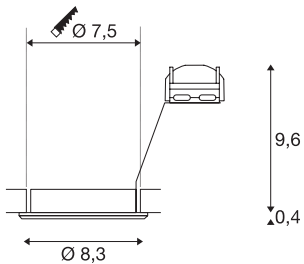

## PIKA

recessed ceiling light, QPAR51, swivelling, chrome, max. 50W

The swivelling high-voltage recessed fitting PIKA QPAR51 is available with a white, chrome, brass or silver-grey housing, and allows the desired beam angle to be individually directed. PIKA is a modern spotlight for extraordinary lighting. The electrical connection is made directly to the 230V mains supply.

## TECHNICAL DATA

Item no.	1000719
Socket	GU10
Number of sockets	1
Tilt range	30 °
Rotating or tilting	tiltable
IP Code	IP 20
Assembly	Recessed
Assembly details	Ceiling
Number of through-wires	10
Primary nominal voltage	220-240V ~50/60Hz
Safety class	II
Wattage	50 W
Color	chrome
Light outlet	direct
Height	10 cm
Diameter	8.3 cm
Net weight	0.146 kg
Gross weight	0.18 kg
Shape of cut-out	round
Installation depth	10 cm
Installation diameter	7.5 cm
BIG WHITE Page	228