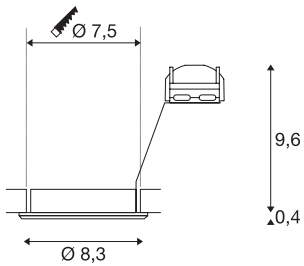

PIKA

recessed ceiling light, QPAR51, swivelling, brass, max. 50W

The swivelling high-voltage recessed fitting PIKA QPAR51 is available with a white, chrome, brass or silver-grey housing, and allows the desired beam angle to be individually directed. PIKA is a modern spotlight for extraordinary lighting. The electrical connection is made directly to the 230V mains supply.

TECHNICAL DATA

Item no.	1000720
Socket	GU10
Number of sockets	1
Tilt range	30 °
Rotating or tilting	tiltable
IP Code	IP 20
Assembly	Recessed
Assembly details	Ceiling
Number of through-wires	10
Primary nominal voltage	220-240V ~50/60Hz
Safety class	II
Wattage	50 W
Color	brass
Light outlet	direct
Height	10 cm
Diameter	8.3 cm
Net weight	0.142 kg
Gross weight	0.178 kg
Shape of cut-out	round
Installation depth	10 cm
Installation diameter	7.5 cm
BIG WHITE Page	228