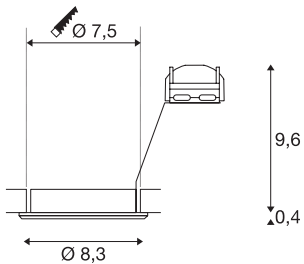

PIKA

recessed ceiling light, QPAR51, swivelling, silver-grey, max. 50W

The swivelling high-voltage recessed fitting PIKA QPAR51 is available with a white, chrome, brass or silver-grey housing, and allows the desired beam angle to be individually directed. PIKA is a modern spotlight for extraordinary lighting. The electrical connection is made directly to the 230V mains supply.

TECHNICAL DATA

Item no.	1000721
Socket	GU10
Number of sockets	1
Tilt range	30 °
Rotating or tilting	tiltable
IP Code	IP 20
Assembly	Recessed
Assembly details	Ceiling
Number of through-wires	10
Primary nominal voltage	220-240V ~50/60Hz
Safety class	II
Wattage	50 W
Color	grey
Light outlet	direct
Height	10 cm
Diameter	8.3 cm
Net weight	0.139 kg
Gross weight	0.175 kg
Shape of cut-out	round
Installation depth	10 cm
Installation diameter	7.5 cm
BIG WHITE Page	228