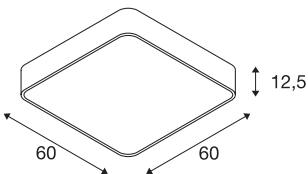

## MEDO 60

ceiling light, LED, 3000K, square, white, 1-10V

The MEDO 60 CL Square has a clear edge, and adds a square version to the MEDO series. Thanks to having an integrated premium LED, it provides bright and uniform illumination. The ceiling light can be converted into a pendant using a suspension kit, and is therefore also ideal for rooms with high ceilings. The built-in LED driver allows direct connection to a mains supply of 120V – 240V.

## TECHNICAL DATA

Item no.	1000726
IP Code	IP 20
Assembly	Surface
Assembly details	Ceiling
Primary nominal voltage	220-240V ~50/60Hz
Secondary power / voltage	1000 mA
Safety class	I
Wattage	39 W
Minimum ambient temperature	-20 °C
Maximum ambient temperature	40 °C
Rated standby power	0.5 W
Level of inrush current	6 A
Duration of inrush current	30 µs
Stroboscopic effect (SVM)	0.07
Lumen	3800 lm
Colour temperature	3000 Kelvin
Beam angle	105 °
Color	white
CRI	80
UGR ≤	22
LXXBXX data	L70B50
Service life	25000 h

Risk Group	1
Length	60 cm
Width	60 cm
Height	12.5 cm
Net weight	6.404 kg
Gross weight	8.134 kg
BIG WHITE Page	165