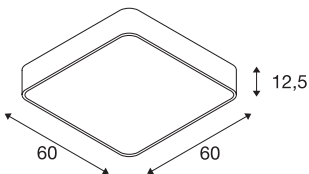

## MEDO 60

ceiling light, LED, 3000K, square, silver-grey, 1-10V

The MEDO 60 CL Square has a clear edge, and adds a square version to the MEDO series. Thanks to having an integrated premium LED, it provides bright and uniform illumination. The ceiling light can be converted into a pendant using a suspension kit, and is therefore also ideal for rooms with high ceilings. The built-in LED driver allows direct connection to a mains supply of 120V – 240V.

## TECHNICAL DATA

Item no.	1000727
IP Code	IP 20
Assembly	Surface
Assembly details	Ceiling
Primary nominal voltage	220-240V ~50/60Hz
Secondary power / voltage	1000 mA
Safety class	I
Wattage	39 W
Minimum ambient temperature	-20 °C
Maximum ambient temperature	40 °C
Rated standby power	0.5 W
Level of inrush current	6 A
Duration of inrush current	30 µs
Stroboscopic effect (SVM)	0.07
Lumen	3800 lm
Colour temperature	3000 Kelvin
Beam angle	105 °
Color	grey
CRI	80
UGR ≤	22
LXXBXX data	L70B50
Service life	25000 h

Risk Group	1
Length	60 cm
Width	60 cm
Height	12.5 cm
Net weight	6.564 kg
Gross weight	8.394 kg