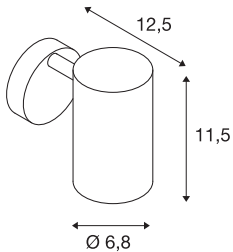

## ENOLA\_B

wall light, QPAR51, with switch, white, max. 50W

The ENOLA\_B wall and ceiling light comes in several colour variants and impresses with its elegant conical lamp shade and its puristic appearance for a wide range of accent lighting. The luminaire is made of aluminium and steel and, thanks to the GU10 socket, is suitable for both halogen and LED lamps. The luminaire is ready to be connected to a 230V supply.

## TECHNICAL DATA

Item no.	1000730
Socket	GU10
Number of sockets	1
Tilt range	90 °
Horizontal rotation range	350 °
Rotating or tilting	rotary Bar and tiltable
IP Code	IP 20
Assembly	Surface
Assembly details	Wall
Primary nominal voltage	220-240V ~50/60Hz
Safety class	I
Wattage	50 W
Color	white
Light outlet	direct
Width	9 cm
Height	11.4 cm
Depth	13 cm
Net weight	0.477 kg
Gross weight	0.631 kg
BIG WHITE Page	379