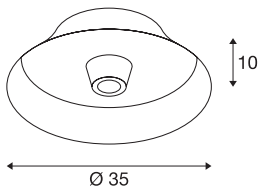

BATO 35 CW

Indoor surface-mounted wall and ceiling light, brass, E27, max. 60W

The wall lights in the BATO family are available in two sizes and three colour variants. You can also choose between built-in LED light sources and an E27 socket. The range is completed with associated pendants lights and ceiling lights. The BATO is supplied ready for direct connection to a 230V mains power supply.

TECHNICAL DATA

Item no.	1000748
Socket	E27
Number of sockets	1
IP Code	IP 20
Assembly	Surface
Assembly details	Ceiling,Wall
Primary nominal voltage	220-240V ~50/60Hz
Safety class	I
Wattage	60 W
Color	brass
Light outlet	diffuse
Height	10 cm
Diameter	35 cm
Net weight	1.071 kg
Gross weight	2.122 kg

Recommended lamp

1005305	A60 E27 Mirrorhead , chrome LED light, 7.5W 2700K CRI90 180°
1005265	ST64 E27 , gold LED ligh- t, 7.5W 2500K CRI90 320°
1005303	A60 E27 , transparent LED light, 7.5W 2700K CRI90 320°
1005286	QT14 G9 , White LED light, 3.6W 3000K CRI90 300°