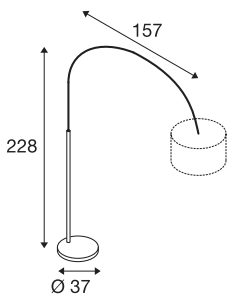

## FENDA BOW BASIC

E27, chrome, max. 40W

With the FENDA BOW BASIS, the iconic bow floor stand becomes a new edition with a fresh design. Thanks to the chrome-coloured bow arm anchored in a solid base plate, the luminaire bridges the one meter distance from the base to the shade. The base allows it to be combined with various shades from the FENDA series. To ensure the best illumination, the bow arm can itself be rotated by 180°. Fitted with an E27 socket, the FENDA BOW BASIS is suitable for the use of LED and energy-saving lamps. The electrical connection is made directly to the 230V mains power supply thanks to the European flat plug. There is also a foot switch in the connection lead.

## TECHNICAL DATA

Item no.	1000763
Socket	E27
Number of sockets	1
Horizontal rotation range	180 °
Rotating or tilting	rotary Bar and tiltable
IP Code	IP 20
Impact resistance class	IK 03
Impact resistance	0.35 Joule
Assembly	Mobile
Primary nominal voltage	220-240V ~50/60Hz
Safety class	II
Wattage	25 W
Color	chrome
Length	157 cm
Width	37 cm
Height	228 cm
Net weight	22.402 kg
Gross weight	25.219 kg
BIG WHITE Page	448