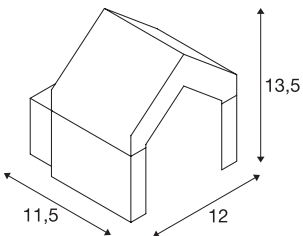

TECHNICAL DATA

Item no.	1000797
IP Code	IP 54
Impact resistance class	IK 02
Impact resistance	0.2 Joule
Assembly	Surface
Assembly details	Wall
Primary nominal voltage	220-240V ~50/60Hz
Safety class	I
Wattage	8 W
Minimum ambient temperature	-20 °C
Maximum ambient temperature	45 °C
Level of inrush current	22 A
Duration of inrush current	54 µs
Stroboscopic effect (SVM)	5.84
Lumen	330 lm
Colour temperature	3000 Kelvin
Color	anthracite
CRI	80
LXXBXX data	L70B50
Service life	30000 h
Light distribution	symmetric
Light outlet	direct

Light Source

954796	
--------	---

Width	12 cm
Height	13.5 cm
Depth	11.5 cm
Net weight	0.837 kg
Gross weight	1.008 kg
BIG WHITE Page	780