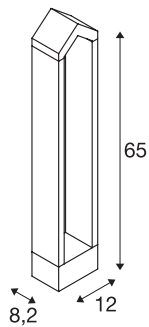

RASCALI 65 Pole

LED Outdoor floor stand, anthracite, 3000K

The RASCALI outdoor floor stand impresses with its unusual design and innovative LED light source. The luminaire is suitable for outdoor use because of its IP65 protection class. The range is completed with an appropriate wall light. The RASCALI is supplied ready for direct connection to 230V mains voltage supply.

TECHNICAL DATA

Item no.	1000801
IP Code	IP 65
Impact resistance class	IK 02
Impact resistance	0.2 Joule
Assembly	Surface
Assembly details	Ground
Primary nominal voltage	220-240V ~50/60Hz
Safety class	I
Wattage	8 W
Minimum ambient temperature	-20 °C
Maximum ambient temperature	45 °C
Level of inrush current	22 A
Duration of inrush current	54 µs
Stroboscopic effect (SVM)	5.84
Lumen	360 lm
Colour temperature	3000 Kelvin
Color	anthracite
CRI	90
LXXBXX data	L70B50
Service life	30000 h
Light distribution	symmetric
Light outlet	direct

Light Source

954796	
--------	---

Length	12 cm
Width	8.2 cm
Height	65 cm
Net weight	2.764 kg
Gross weight	3.212 kg
BIG WHITE Page	684