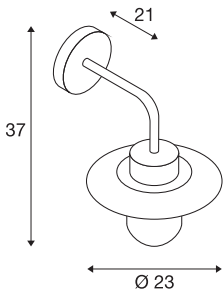

## MOLAT

outdoor wall light, E27, anthracite, max. 60W, IP44

The MOLAT wall light equipped with an E27 socket is made from painted aluminium and a pane of glass which covers the socket. The lamp head attached to the curved arm faces downwards. It is suitable for use outdoors thanks to its IP44 protection class. The electrical connection of the luminaire, which is available in anthracite, is made to the 230V mains power supply.

## TECHNICAL DATA

Item no.	1000820
Socket	E27
Number of sockets	1
IP Code	IP 44
Impact resistance class	IK 02
Impact resistance	0.2 Joule
Assembly	Surface
Assembly details	Wall
Primary nominal voltage	220-240V ~50/60Hz
Safety class	I
Wattage	60 W
Color	anthracite
Light distribution	rotational symmetric
Light outlet	diffuse
Length	37 cm
Width	23 cm
Height	23 cm
Net weight	1.134 kg
Gross weight	1.641 kg
BIG WHITE Page	777