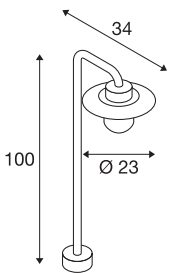

MOLAT POLE

Outdoor standing light, IP44, E27, anthracite, max. 60W

The MOLAT POLE floor stand, which is equipped with an E27 socket, is made from painted aluminium and glass which covers the built-in socket. The lamp head attached to the curved arm faces downwards. It is suitable for use outdoors thanks to its IP44 protection class. A wall light is also available to round off the range of outdoor lighting. The electrical connection of the luminaire, which is available in anthracite, is made to the 230V mains power supply.

TECHNICAL DATA

Item no.	1000822
Socket	E27
Number of sockets	1
IP Code	IP 44
Impact resistance class	IK 02
Impact resistance	0.2 Joule
Assembly	Surface
Assembly details	Ground
Primary nominal voltage	220-240V ~50/60Hz
Safety class	I
Wattage	60 W
Color	anthracite
Light distribution	rotational symmetric
Light outlet	diffuse
Height	100 cm
Depth	34 cm
Diameter	23 cm
Net weight	2.223 kg
Gross weight	3.049 kg
BIG WHITE Page	661