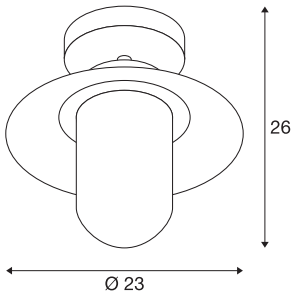

MOLAT

outdoor ceiling light, E27, anthracite, max. 60W, IP44

The MOLAT ceiling light equipped with an E27 socket is made of painted aluminium and a pane of glass which covers the socket. The mounted lamp head is fixed and faces downwards. It is suitable for use outdoors thanks to its IP44 protection class. The electrical connection of the luminaire, which is available in anthracite, is made to the 230V mains power supply.

TECHNICAL DATA

Item no.	1000823
Socket	E27
Number of sockets	1
IP Code	IP 44
Impact resistance class	IK 02
Impact resistance	0.2 Joule
Assembly	Surface
Assembly details	Ceiling
Primary nominal voltage	220-240V ~50/60Hz
Safety class	I
Wattage	60 W
Color	anthracite
Light distribution	rotational symmetric
Light outlet	diffuse
Depth	26 cm
Diameter	23 cm
Net weight	1.059 kg
Gross weight	1.574 kg
BIG WHITE Page	799