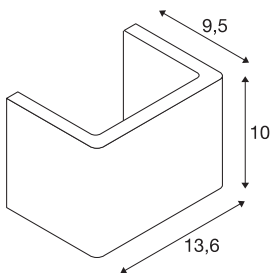

## MANA

lamp shade, W/H/D 13,5/10/9,9 cm, plaster, white

MANA lamp shade made from plaster, 136 mm in diameter and 100 mm high in white.

## TECHNICAL DATA

Item no.	1000824
IP Code	IP 20
Color	white
Light distribution	asymmetric
Light outlet	direct - indirect
Width	13.6 cm
Height	10 cm
Depth	9.5 cm
Net weight	0.712 kg
Gross weight	0.949 kg
BIG WHITE Page	351