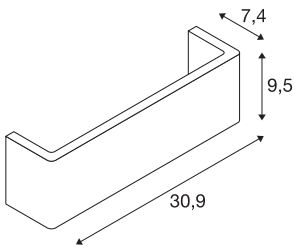

## MANA

lamp shade W/H/D 30,9/9,5/7,4 cm, plaster, white

MANA lamp shade made from plaster, 309 mm in diameter and 95 mm high in white.

## TECHNICAL DATA

Item no.	1000825
IP Code	IP 20
Color	white
Width	30.9 cm
Height	9.5 cm
Depth	7.4 cm
Net weight	0.94 kg
Gross weight	1.437 kg
BIG WHITE Page	353