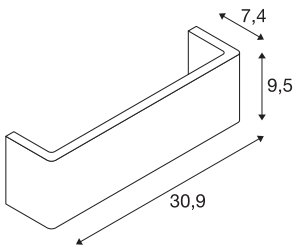

## MANA

lamp shade W/H/D 30,9/9,5/7,4 cm, plaster, white

MANA lamp shade made from plaster, 309 mm in diameter and 95 mm high in white.

## TECHNICAL DATA

|                |          |
|----------------|----------|
| Item no.       | 1000825  |
| IP Code        | IP 20    |
| Color          | white    |
| Width          | 30.9 cm  |
| Height         | 9.5 cm   |
| Depth          | 7.4 cm   |
| Net weight     | 0.94 kg  |
| Gross weight   | 1.437 kg |
| BIG WHITE Page | 353      |