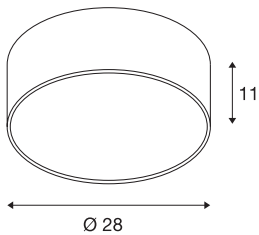

MEDO 30

ceiling light, LED, 3000K, black, 1-10V

The high-quality MEDO CL impresses with its clear design and the elegant synergy of the aluminium and glass materials that have been used. Thanks to having an integrated premium LED, it generates a bright and homogeneous light. The ceiling light can be converted into a pendant using a suspension kit, and is therefore also ideal for rooms with high ceilings. The built-in LED driver makes direct connection to a 120V to 240V mains supply possible.

TECHNICAL DATA

Item no.	1000855
IP Code	IP 20
Assembly	Surface
Assembly details	Ceiling, Ceiling with Acc.
Primary nominal voltage	220-240V ~50/60Hz
Secondary power / voltage	350 mA
Safety class	I
Wattage	15 W
Minimum ambient temperature	-20 °C
Maximum ambient temperature	40 °C
Level of inrush current	1.84 A
Duration of inrush current	26.2 µs
Stroboscopic effect (SVM)	0.05
Lumen	1000 lm
Colour temperature	3000 Kelvin
Beam angle	105 °
Color	black
CRI	80
UGR ≤	25
LXXBXX data	L70B50
Service life	25000 h
Risk Group	1

Height	11 cm
Diameter	28 cm
Net weight	0.846 kg
Gross weight	1.341 kg