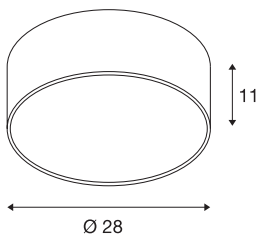

MEDO 30

ceiling light, LED, 3000K, silver-grey, 1-10V

The high-quality MEDO CL impresses with its clear design and the elegant synergy of the aluminium and glass materials that have been used. Thanks to having an integrated premium LED, it generates a bright and homogeneous light. The ceiling light can be converted into a pendant using a suspension kit, and is therefore also ideal for rooms with high ceilings. The built-in LED driver makes direct connection to a 120V to 240V mains supply possible.

TECHNICAL DATA

Item no.	1000857
IP Code	IP 20
Assembly	Surface
Assembly details	Ceiling, Ceiling with Acc.
Primary nominal voltage	220-240V ~50/60Hz
Secondary power / voltage	350 mA
Safety class	I
Wattage	15 W
Minimum ambient temperature	-20 °C
Maximum ambient temperature	40 °C
Level of inrush current	1.84 A
Duration of inrush current	26.2 µs
Stroboscopic effect (SVM)	0.05
Lumen	1000 lm
Colour temperature	3000 Kelvin
Beam angle	105 °
Color	grey
CRI	80
UGR ≤	25
LXXBXX data	L70B50
Service life	25000 h
Risk Group	1

Height	11 cm
Diameter	28 cm
Net weight	0.831 kg
Gross weight	1.311 kg