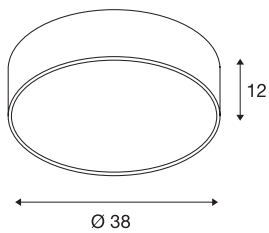

MEDO 40

ceiling light, LED, 3000K, black, 1-10V

The high-quality MEDO CL impresses with its clear design and the elegant synergy of the aluminium and glass materials that have been used. Thanks to having an integrated premium LED, it generates a bright and homogeneous light. The ceiling light can be converted into a pendant using a suspension kit, and is therefore also ideal for rooms with high ceilings. The built-in LED driver makes direct connection to a 120V to 240V mains supply possible.

TECHNICAL DATA

Item no.	1000864
IP Code	IP 20
Assembly	Surface
Assembly details	Ceiling, Ceiling with Acc.
Primary nominal voltage	220-240V ~50/60Hz
Secondary power / voltage	700 mA
Safety class	I
Wattage	28 W
Minimum ambient temperature	-20 °C
Maximum ambient temperature	40 °C
Rated standby power	0.5 W
Level of inrush current	6 A
Duration of inrush current	30 µs
Stroboscopic effect (SVM)	0.07
Lumen	2450 lm
Colour temperature	3000 Kelvin
Beam angle	105 °
Color	black
CRI	80
UGR ≤	25
LXXBXX data	L70B50
Service life	30000 h

Risk Group	1
Height	12 cm
Diameter	38 cm
Net weight	1.345 kg
Gross weight	2.234 kg