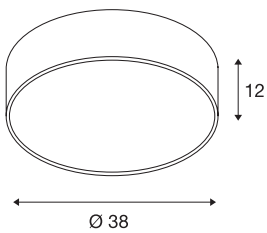

MEDO 40

ceiling light, LED, 3000K, silver-grey, 1-10V

The high-quality MEDO CL impresses with its clear design and the elegant synergy of the aluminium and glass materials that have been used. Thanks to having an integrated premium LED, it generates a bright and homogeneous light. The ceiling light can be converted into a pendant using a suspension kit, and is therefore also ideal for rooms with high ceilings. The built-in LED driver makes direct connection to a 120V to 240V mains supply possible.

TECHNICAL DATA

Item no.	1000866
IP Code	IP 20
Assembly	Surface
Assembly details	Ceiling, Ceiling with Acc.
Primary nominal voltage	220-240V ~50/60Hz
Secondary power / voltage	700 mA
Safety class	I
Wattage	28 W
Minimum ambient temperature	-20 °C
Maximum ambient temperature	40 °C
Rated standby power	0.5 W
Level of inrush current	6 A
Duration of inrush current	30 µs
Stroboscopic effect (SVM)	0.07
Lumen	2450 lm
Colour temperature	3000 Kelvin
Beam angle	105 °
Color	grey
CRI	80
UGR ≤	25
LXXBXX data	L70B50
Service life	30000 h

Risk Group	1
Height	12 cm
Diameter	38 cm
Net weight	1.401 kg
Gross weight	2.406 kg