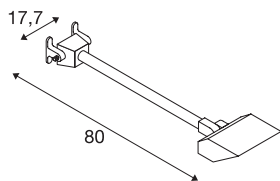

TODAY

outdoor display fitting, LED, 4000K, white, long, IP65

The powerful display fitting TODAY is made of painted aluminium which covers the built-in LED. The lamp head can be tilted and is mounted on a straight beam. With protection class IP65, it is suitable for outdoor use. The electrical connection of the luminaire, which comes in black, white and silver-grey, is made directly to the 230V mains power supply. This luminaire has a built-in, powerful 29W LED lamp.

TECHNICAL DATA

| | |
|---------------------------|-------------------|
| Item no. | 1000881 |
| Rotating or tilting | tiltable |
| IP Code | IP 65 |
| Impact resistance class | IK 02 |
| Impact resistance | 0.2 Joule |
| Assembly | Surface |
| Assembly details | Wall |
| Primary nominal voltage | 220-240V ~50/60Hz |
| Secondary power / voltage | 640 mA |
| Safety class | I |
| Wattage | 29 W |
| Stroboscopic effect (SVM) | 1.3 |
| Lumen | 2800 lm |
| Colour temperature | 4000 Kelvin |
| Beam angle | 140 ° |
| Color | white |
| CRI | 70 |
| LXXBXX data | L70B50 |
| Service life | 40000 h |
| Light distribution | symmetric |
| Light outlet | direct |
| Width | 17.7 cm |

Light Source

| | |
|--------|---|
| 916541 |  |
|--------|---|

| | |
|----------------|----------|
| Height | 23.2 cm |
| Depth | 66.6 cm |
| Net weight | 1.775 kg |
| Gross weight | 2.134 kg |
| BIG WHITE Page | 783 |