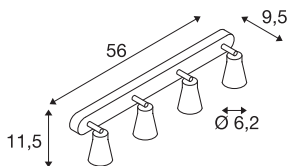

AVO CW Quad

Indoor surface-mounted wall and ceiling light, QPAR-51, silver, max. 50W

The wall and ceiling lights in the AVO series, with one to four adjustable lamp heads fitted to the canopy. The luminaire is made of aluminium and, thanks to the GU10 socket, is suitable for both halogen and LED lamps. The electrical connection of the luminaire, which comes in various colours, is made directly to the 230V mains supply.

TECHNICAL DATA

Item no.	1000897
Socket	GU10
Number of sockets	4
Tilt range	90 °
Horizontal rotation range	320 °
Rotating or tilting	rotary Bar and tiltable
IP Code	IP 20
Assembly	Surface
Assembly details	Ceiling,Wall
Primary nominal voltage	220-240V ~50/60Hz
Safety class	I
Wattage	50 W
Color	grey
Light outlet	direct
Length	56 cm
Width	11.5 cm
Height	9.5 cm
Net weight	1.019 kg
Gross weight	1.319 kg