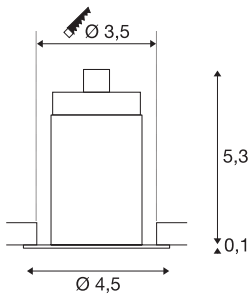

HORN MINI

recessed ceiling light, LED, 3000K, black, 12°

The rigid LED HORN MINI recessed spotlight is made using aluminium and is an LED light solution for situations where targeted accent lighting and a low installation depth are required. The warm white 1W power LED ensures the required light intensity. To operate the spotlight, a compatible constant current driver with 350mA is required. This light contains integrated LED light bulbs.

TECHNICAL DATA

Item no.	1000915
IP Code	IP 20
Assembly	Recessed
Assembly details	Ceiling,Wall
Secondary power / voltage	350 mA
Safety class	III
Wattage	1 W
Lumen	70 lm
Colour temperature	3000 Kelvin
Beam angle	12 °
Color	black
CRI	90
UGR ≤	19
LXXBXX data	L70B50
Service life	30000 h
Light distribution	rotational symmetric
Light outlet	direct
Height	5.4 cm
Diameter	4.5 cm
Net weight	0.054 kg
Gross weight	0.091 kg
Shape of cut-out	round

Installation depth	6 cm
Installation diameter	3.5 cm
BIG WHITE Page	218