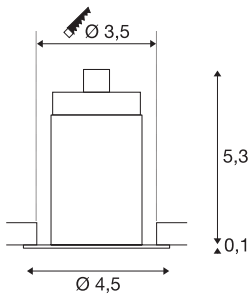

HORN MINI

recessed ceiling light, LED, 3000K, black/gold, 12°

The rigid LED HORN MINI recessed spotlight is made using aluminium and is an LED light solution for situations where targeted accent lighting and a low installation depth are required. The warm white 1W power LED ensures the required light intensity. To operate the spotlight, a compatible constant current driver with 350mA is required. This light contains integrated LED light bulbs.

TECHNICAL DATA

| | |
|---------------------------|----------------------|
| Item no. | 1000917 |
| IP Code | IP 20 |
| Assembly | Recessed |
| Assembly details | Ceiling,Wall |
| Secondary power / voltage | 350 mA |
| Safety class | III |
| Wattage | 1 W |
| Lumen | 70 lm |
| Colour temperature | 2900 Kelvin |
| Beam angle | 12 ° |
| Color | gold |
| CRI | 90 |
| UGR ≤ | 19 |
| LXXBXX data | L70B50 |
| Service life | 30000 h |
| Light distribution | rotational symmetric |
| Light outlet | direct |
| Height | 5.4 cm |
| Diameter | 4.5 cm |
| Net weight | 0.053 kg |
| Gross weight | 0.09 kg |
| Shape of cut-out | round |

| | |
|-----------------------|--------|
| Installation depth | 6 cm |
| Installation diameter | 3.5 cm |
| BIG WHITE Page | 218 |