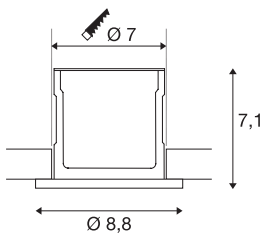

KAMUELA

fire protection recessed ceiling light, LED, 3000K, black, 38°, dimmable, IP65

The KAMUELA ECO LED recessed fitting is equipped with an integrated premium LED. The recessed light is made of aluminium and plastic and is fitted with a warm-white LED. The fire-resistant recessed fitting series is fire-resistant for at least 90 minutes. An appropriate dimmable constant current driver is integrated for operating the recessed fitting, and is therefore suitable for direct connection to 230 Volts. This luminaire contains built-in LED lamps and is available with different housing colours.

TECHNICAL DATA

Item no.	1001015
IP Code	IP 65
Impact resistance class	IK 02
Impact resistance	0.2 Joule
Assembly	Recessed
Assembly details	Ceiling
Dimmable	Yes
Dimming technology	Leading edge, trailing edge
Primary nominal voltage	220-240V ~50Hz
Safety class	II
Wattage	6 W
Minimum ambient temperature	-20 °C
Maximum ambient temperature	40 °C
Level of inrush current	1.2 A
Duration of inrush current	70 µs
Stroboscopic effect (SVM)	0
Lumen	500 lm
Colour temperature	3000 Kelvin
Beam angle	38 °
Color	black
CRI	84
LXXBXX data	L70B50

Light Source

916388	
Service life	25000 h
Height	7.1 cm
Diameter	8.8 cm
Net weight	0.258 kg
Gross weight	0.306 kg
Shape of cut-out	round
Installation depth	7.1 cm
Installation diameter	7 cm
BIG WHITE Page	236