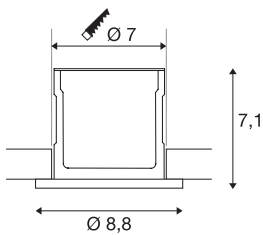

## KAMUELA

fire protection recessed ceiling light, LED, 3000K, white, 38°, dimmable, IP65

The KAMUELA ECO LED recessed fitting is equipped with an integrated premium LED. The recessed light is made of aluminium and plastic and is fitted with a warm-white LED. The fire-resistant recessed fitting series is fire-resistant for at least 90 minutes. An appropriate dimmable constant current driver is integrated for operating the recessed fitting, and is therefore suitable for direct connection to 230 Volts. This luminaire contains built-in LED lamps and is available with different housing colours.

## TECHNICAL DATA

Item no.	1001016
IP Code	IP 65
Impact resistance class	IK 02
Impact resistance	0.2 Joule
Assembly	Recessed
Assembly details	Ceiling
Dimmable	Yes
Dimming technology	Leading edge, trailing edge
Primary nominal voltage	220-240V ~50Hz
Safety class	II
Wattage	6 W
Minimum ambient temperature	-20 °C
Maximum ambient temperature	40 °C
Level of inrush current	1.2 A
Duration of inrush current	70 µs
Stroboscopic effect (SVM)	0
Lumen	500 lm
Colour temperature	3000 Kelvin
Beam angle	38 °
Color	white
CRI	84
LXXBXX data	L70B50

## Light Source

916388	
Service life	25000 h
Height	7.1 cm
Diameter	8.8 cm
Net weight	0.257 kg
Gross weight	0.306 kg
Shape of cut-out	round
Installation depth	7.1 cm
Installation diameter	7 cm
BIG WHITE Page	236