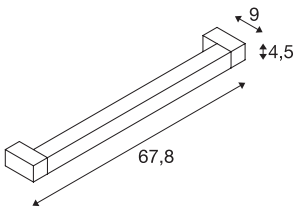

LONG GRILL

wall and ceiling lights, LED, 3000K, white

The LONG GRILL LED wall and ceiling light is a professional luminaire for surface mounting. There is an LED with 20W within its rectangular frame. It is the rotating element that makes this luminaire so special. The lamp unit can be rotated by 180°. This luminaire is ready to be directly connected to the 230V mains supply. This luminaire contains built-in LED lamps.

TECHNICAL DATA

Item no.	1001019
Number of different light outlets	1
Rotating or tilting	tiltable
IP Code	IP 20
Assembly	Surface
Assembly details	Ceiling,Wall
Primary nominal voltage	220-240V ~50/60Hz
Secondary power / voltage	700 mA
Safety class	I
Wattage	20 W
Stroboscopic effect (SVM)	0
Lumen	1600 lm
Colour temperature	3000 Kelvin
Beam angle	110 °
Color	white
CRI	80
LXXBXX data	L70B50
Service life	30000 h
Light distribution	symmetric
Light outlet	direct
Light outlet 2	indirect
Length	67.8 cm

Light Source

916371		Width	9 cm
		Height	4.5 cm
		Net weight	1.338 kg
		Gross weight	1.618 kg
		BIG WHITE Page	430